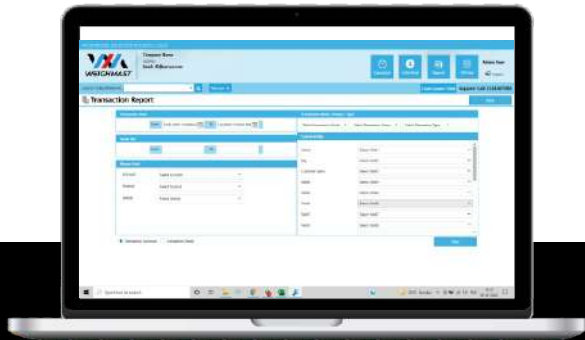

COST OF USAGE

Major weighing process reports available out of the box. Weighing reports from all locations in a single screen

WORKFLOW AUTOMATION

Adapt to enterprise' workflow. Supports one click weighbridge Operations

Directly integrate with Tally to simplify all accounting activities

WEIGHMAST

Agile, customizable, fit for purpose weighing operations management
Software with Unmanned Operations and Cloud deployment option