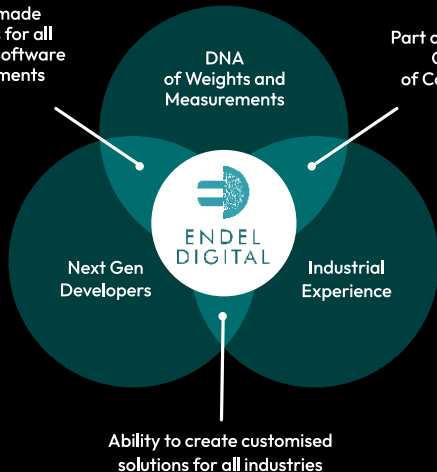

ABOUT ENDEL DIGITAL

Endel Digital is an industrial software solutions provider, having presence in India, Middle East, and Africa with a strong industrial lineage. Endel Digital delves deep into the realm of the customized solutions by conceptualizing and delivering top-of-the-line weighing software solutions. We offer an array of solutions catering to a wide range of industry requirements by leveraging on its domain competence and partnerships with reputed technology providers.

Tailor-made
solutions for all
weighing software
requirements

Part of E-Global
Group
of Companies